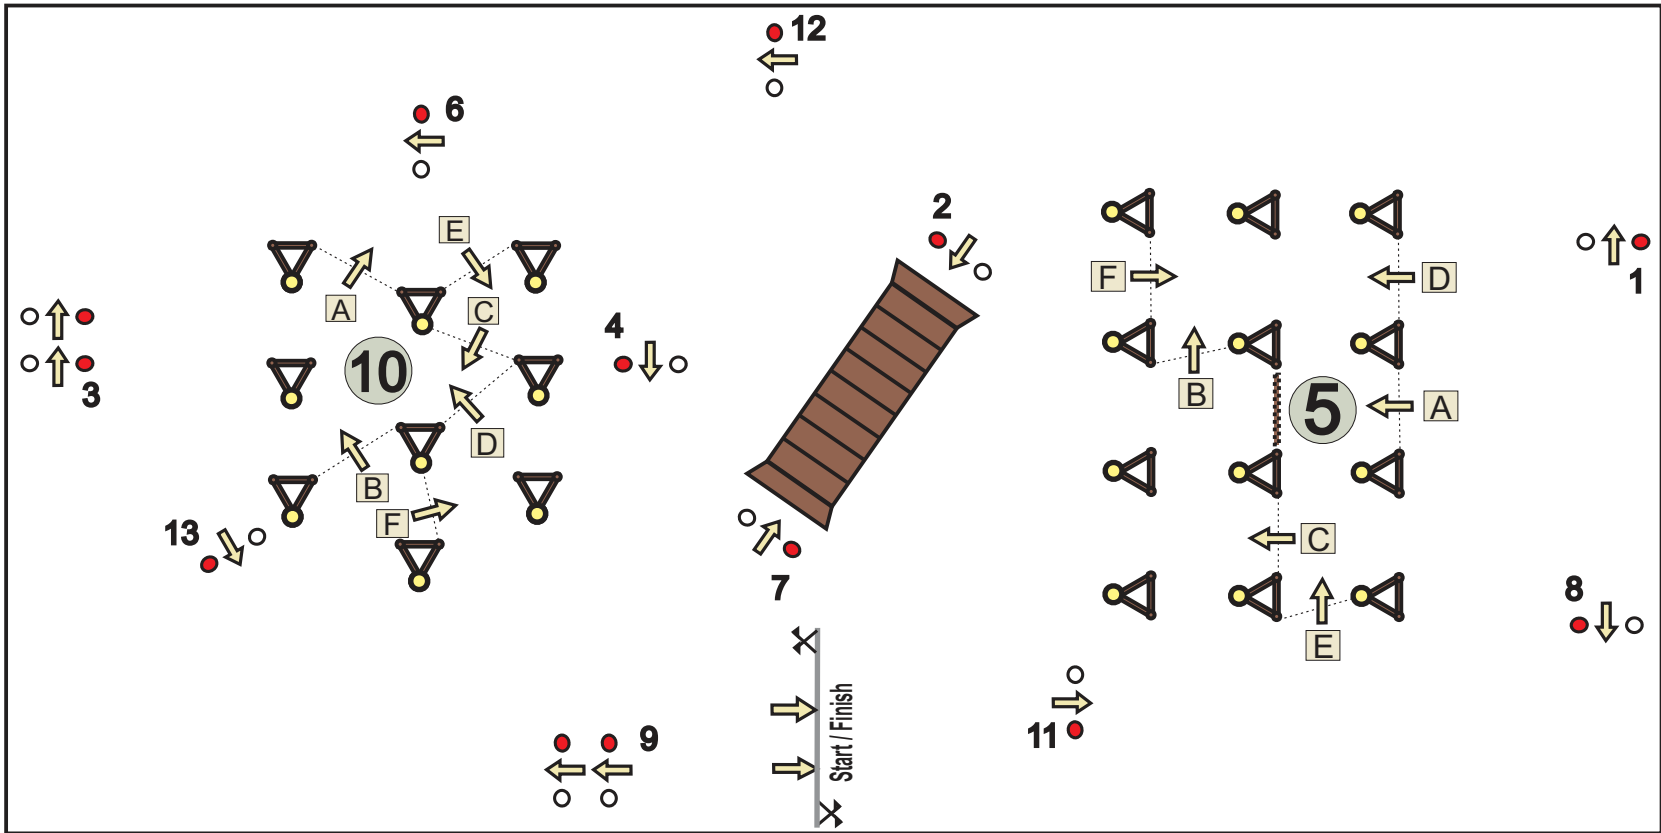

FEI Driving World Cup Maastricht November 2024

In / Out

● = Knock down

Jury

Drive off for Competition-1: 1-2-3-4-5ABCDE~~X~~6-7-8-9-10ABCDE~~X~~11-12-13