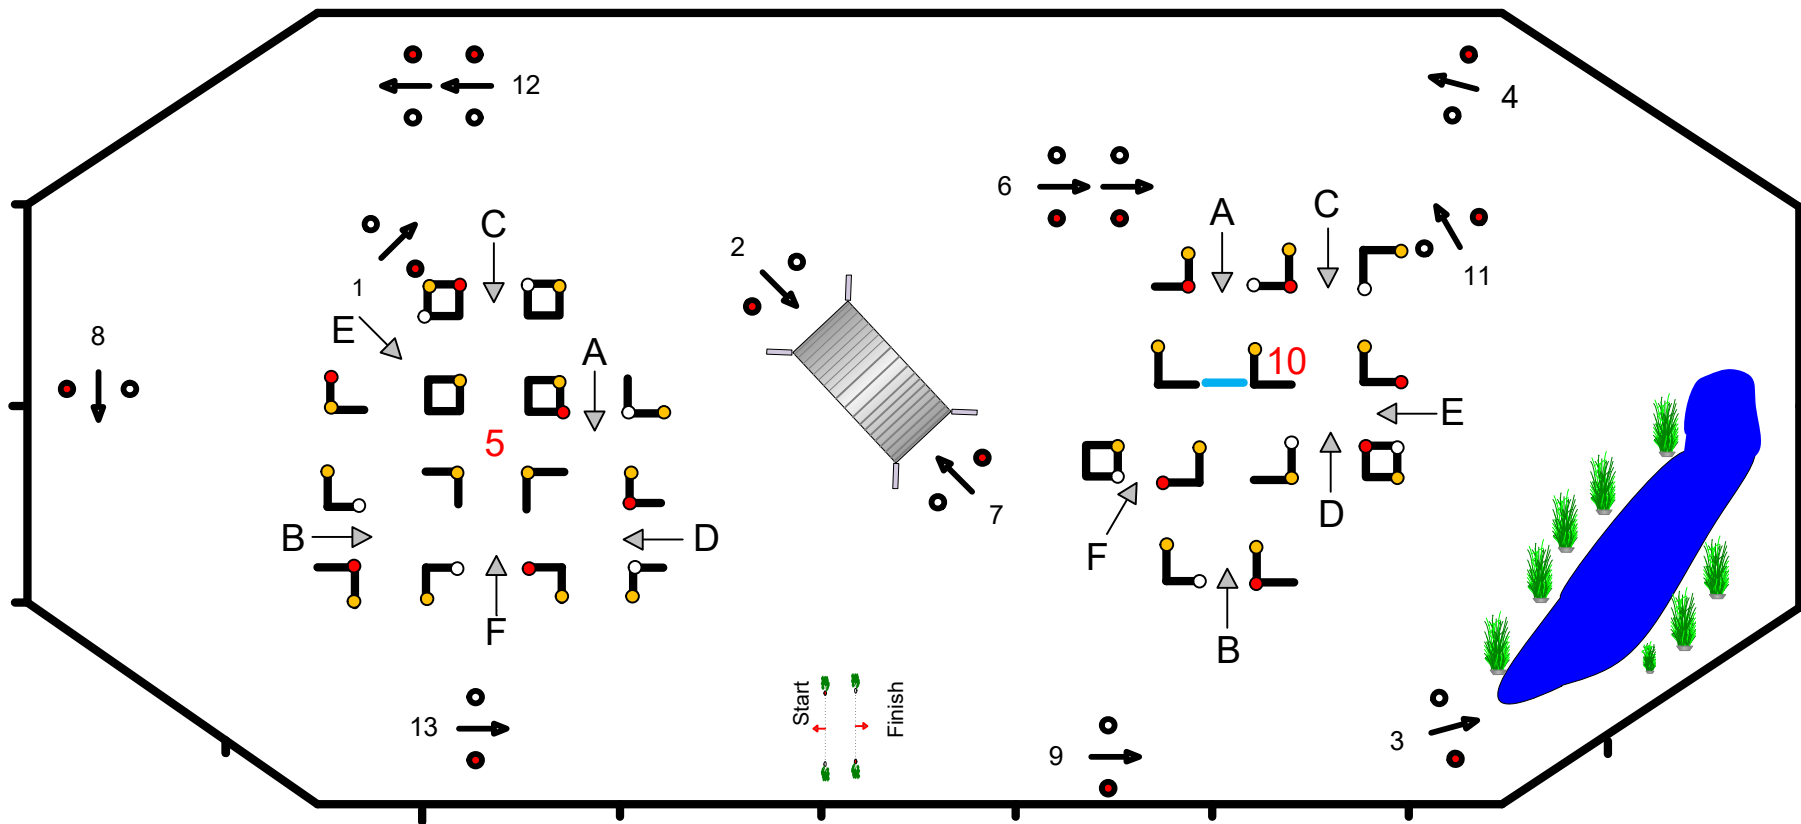

FEI World Cup Driving Stuttgart November 2024

● Knock down

In/out
Driver

Drive off for Competition-1: 1-2-3-4-5-A-B-C-D-E-F-6-7-8-9-10-A-B-C-D-E-F-11-12-13