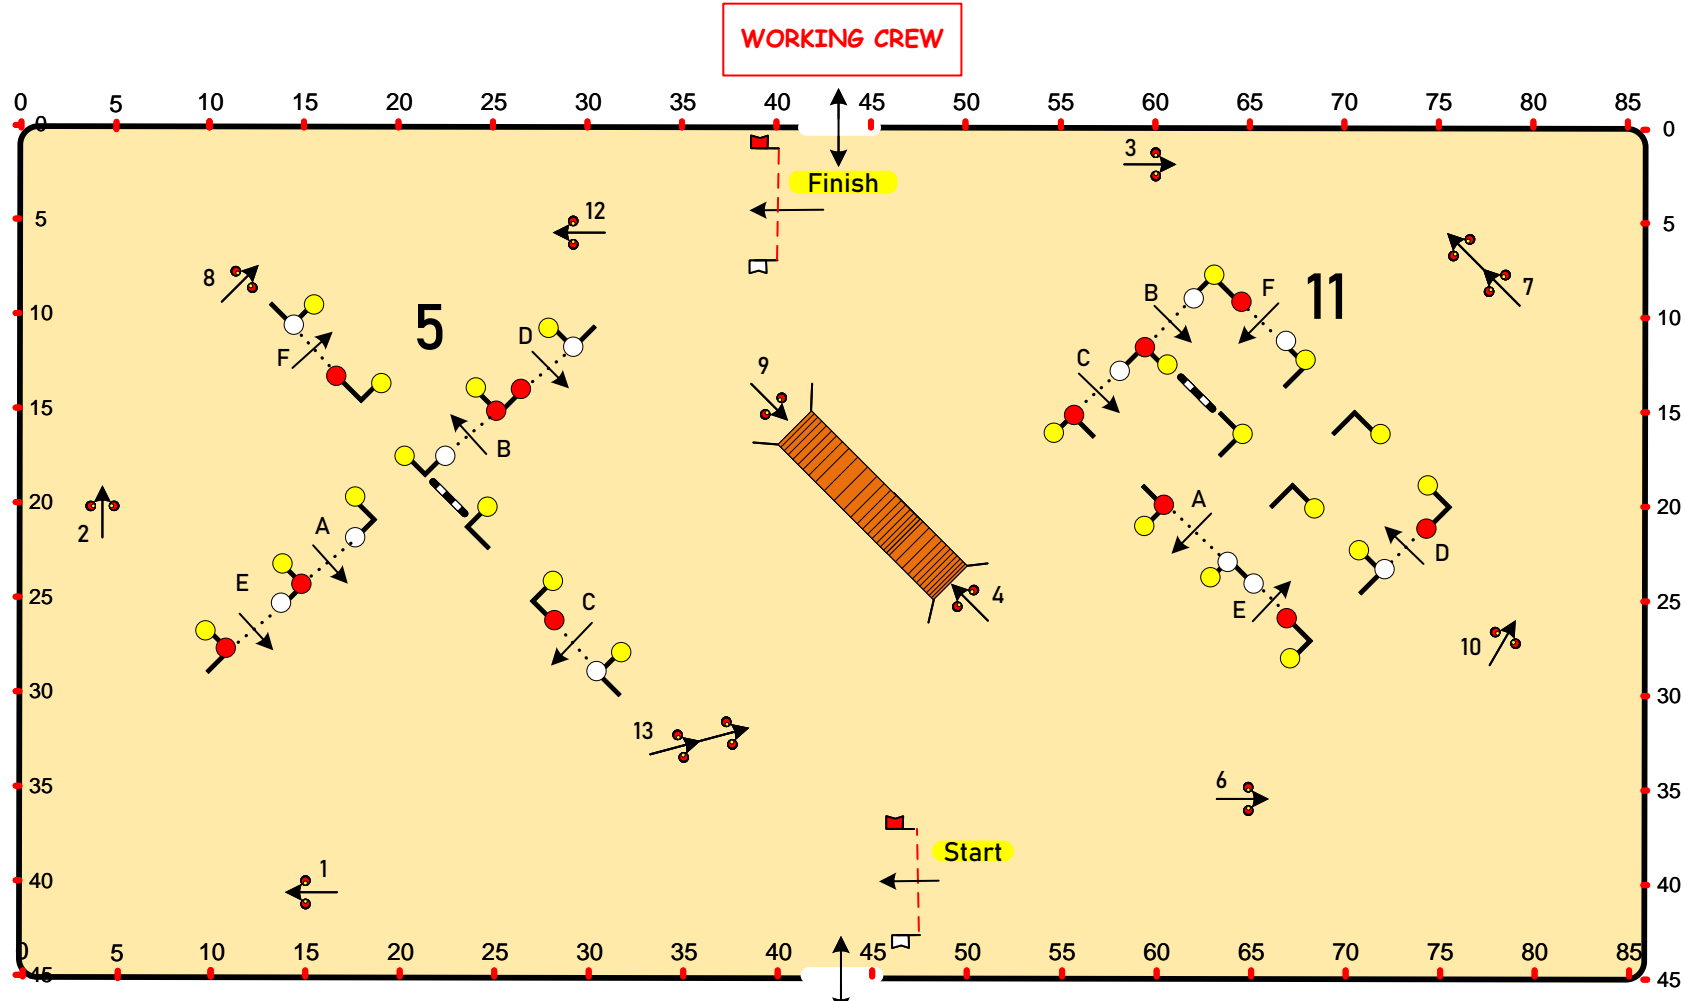

FEI DRIVING WORLD CUP LYON NOVEMBER 2024

● Knock down

IN/OUT DRIVER

Drive off for Competition 1: 1-2-3-4-5ABCDEF-6-7-8-9-10-11ABCDEF-12-13

SCALE: 1:400

FEI DRIVING WORLD CUP LYON NOVEMBER 2024

July

● Knock down

IN/OUT DRIVER

Drive off for Competition 1: 1-2-3-4-5ABCDEF-6-7-8-9-10-11ABCDEF-12-13