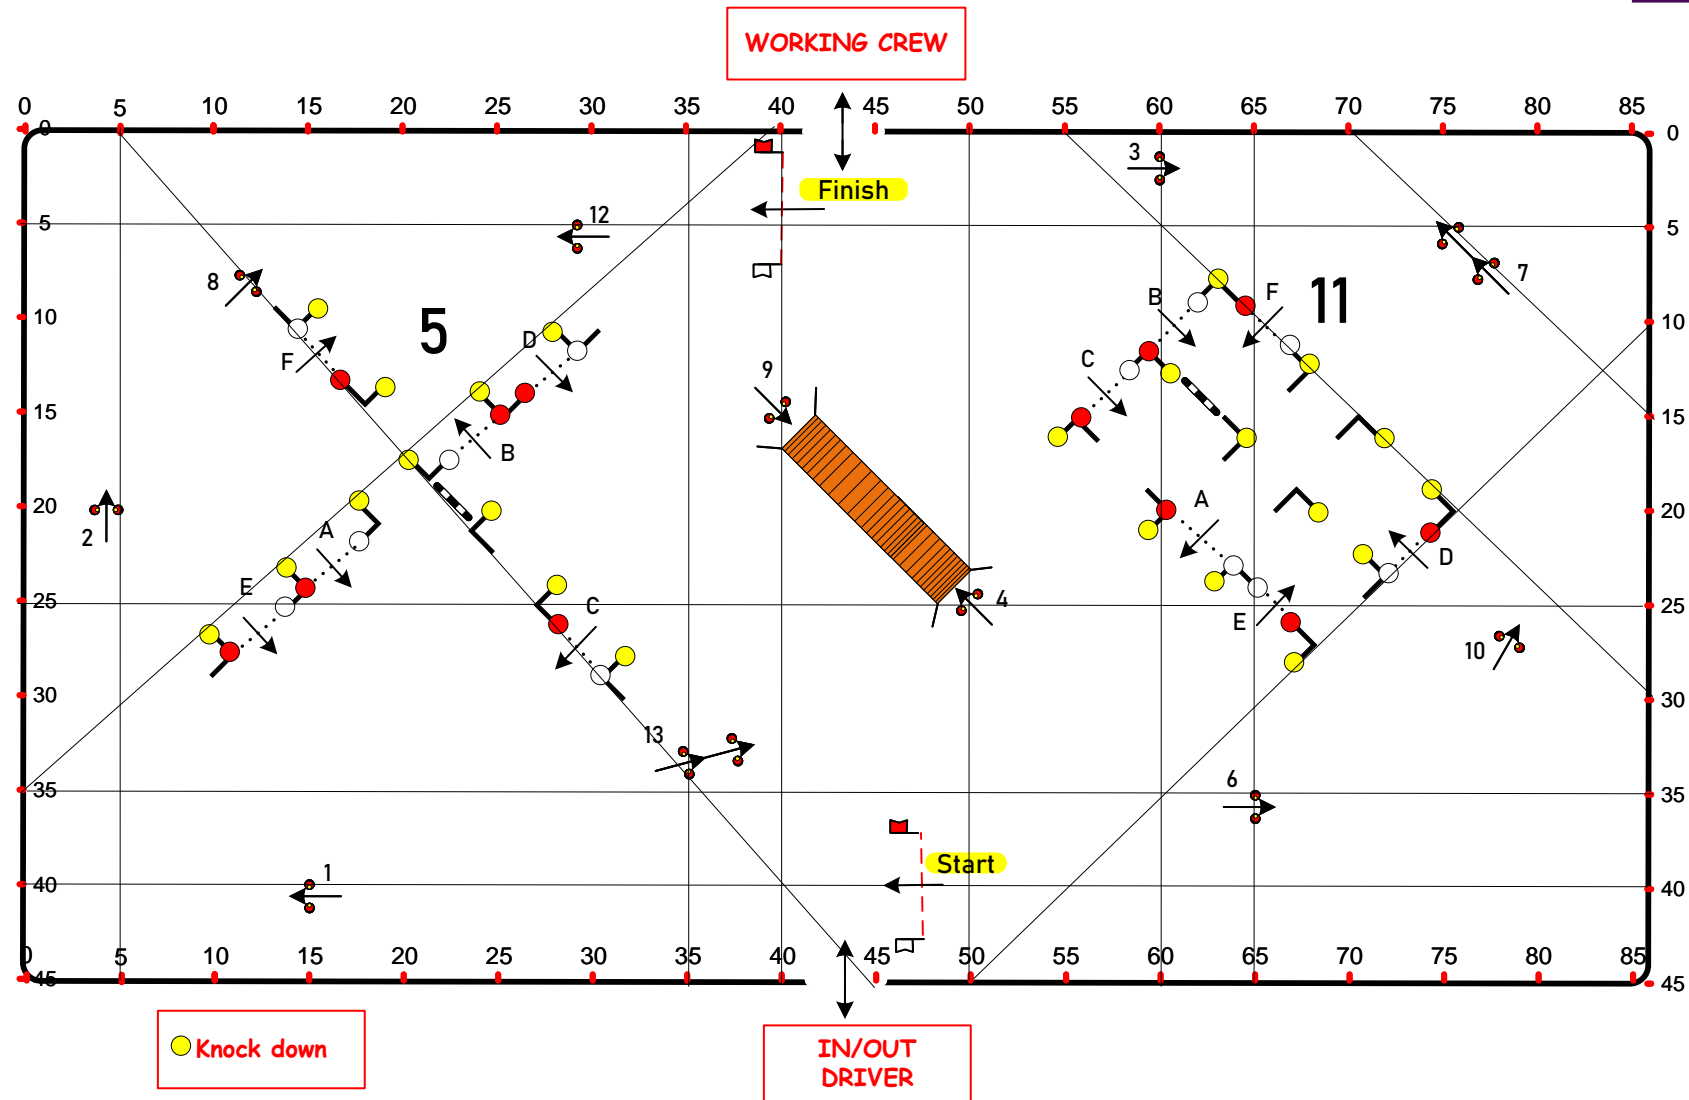

FEI DRIVING WORLD CUP LYON NOVEMBER 2024

● Knock down

IN/OUT DRIVER

Drive off for Competition 1: 1-2-3-4-5ABCDEF-6-7-8-9-10-11ABCDEF-12-13

SCALE: 1:400

FEI DRIVING WORLD CUP LYON NOVEMBER 2024

July

● Knock down

IN/OUT DRIVER

Drive off for Competition 1: 1-2-3-4-5ABCDEF-6-7-8-9-10-11ABCDEF-12-13