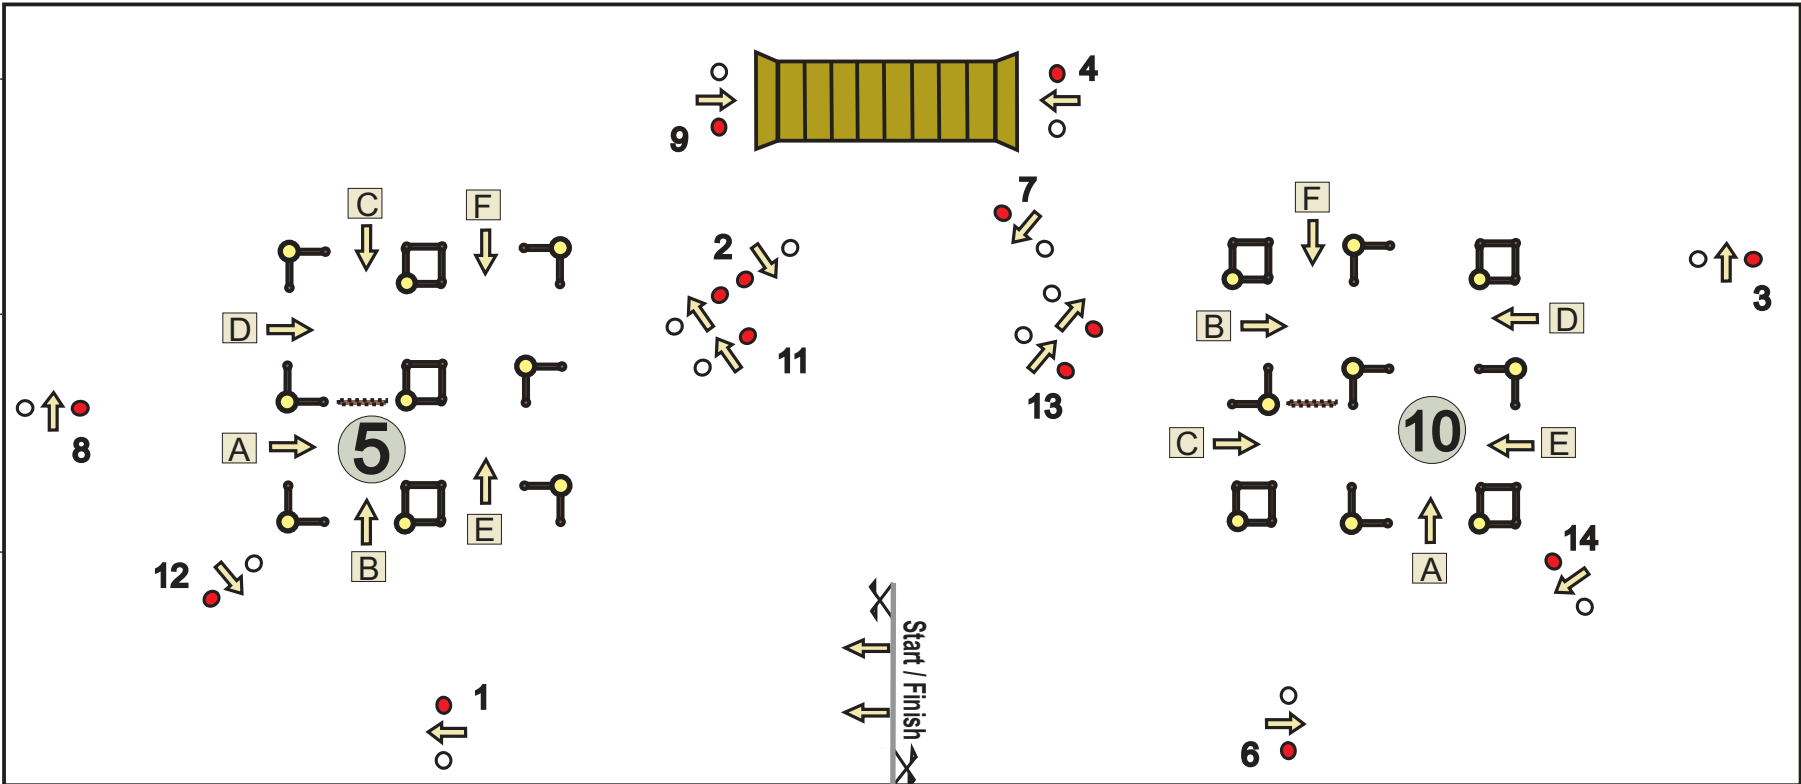

FEI Driving World Cup London December 2024

● = Knock down

Drive off for Competition-1: 1-2-3-4-5ABC~~X~~EF 6-7-8-9-10ABCDE~~X~~ 11-12-13-14