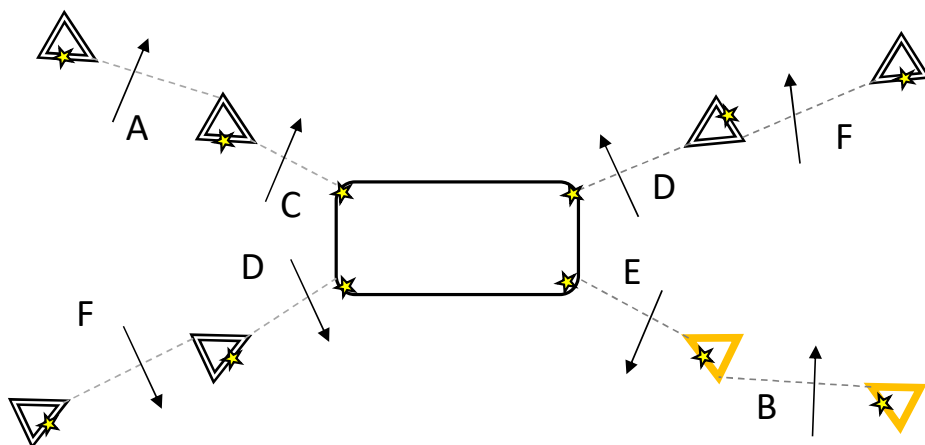

National Class 1; 5 Gates – A-D

Equine College

2

★ x 12 - dislodgeable elements

CD KRISTAPS CAUNE