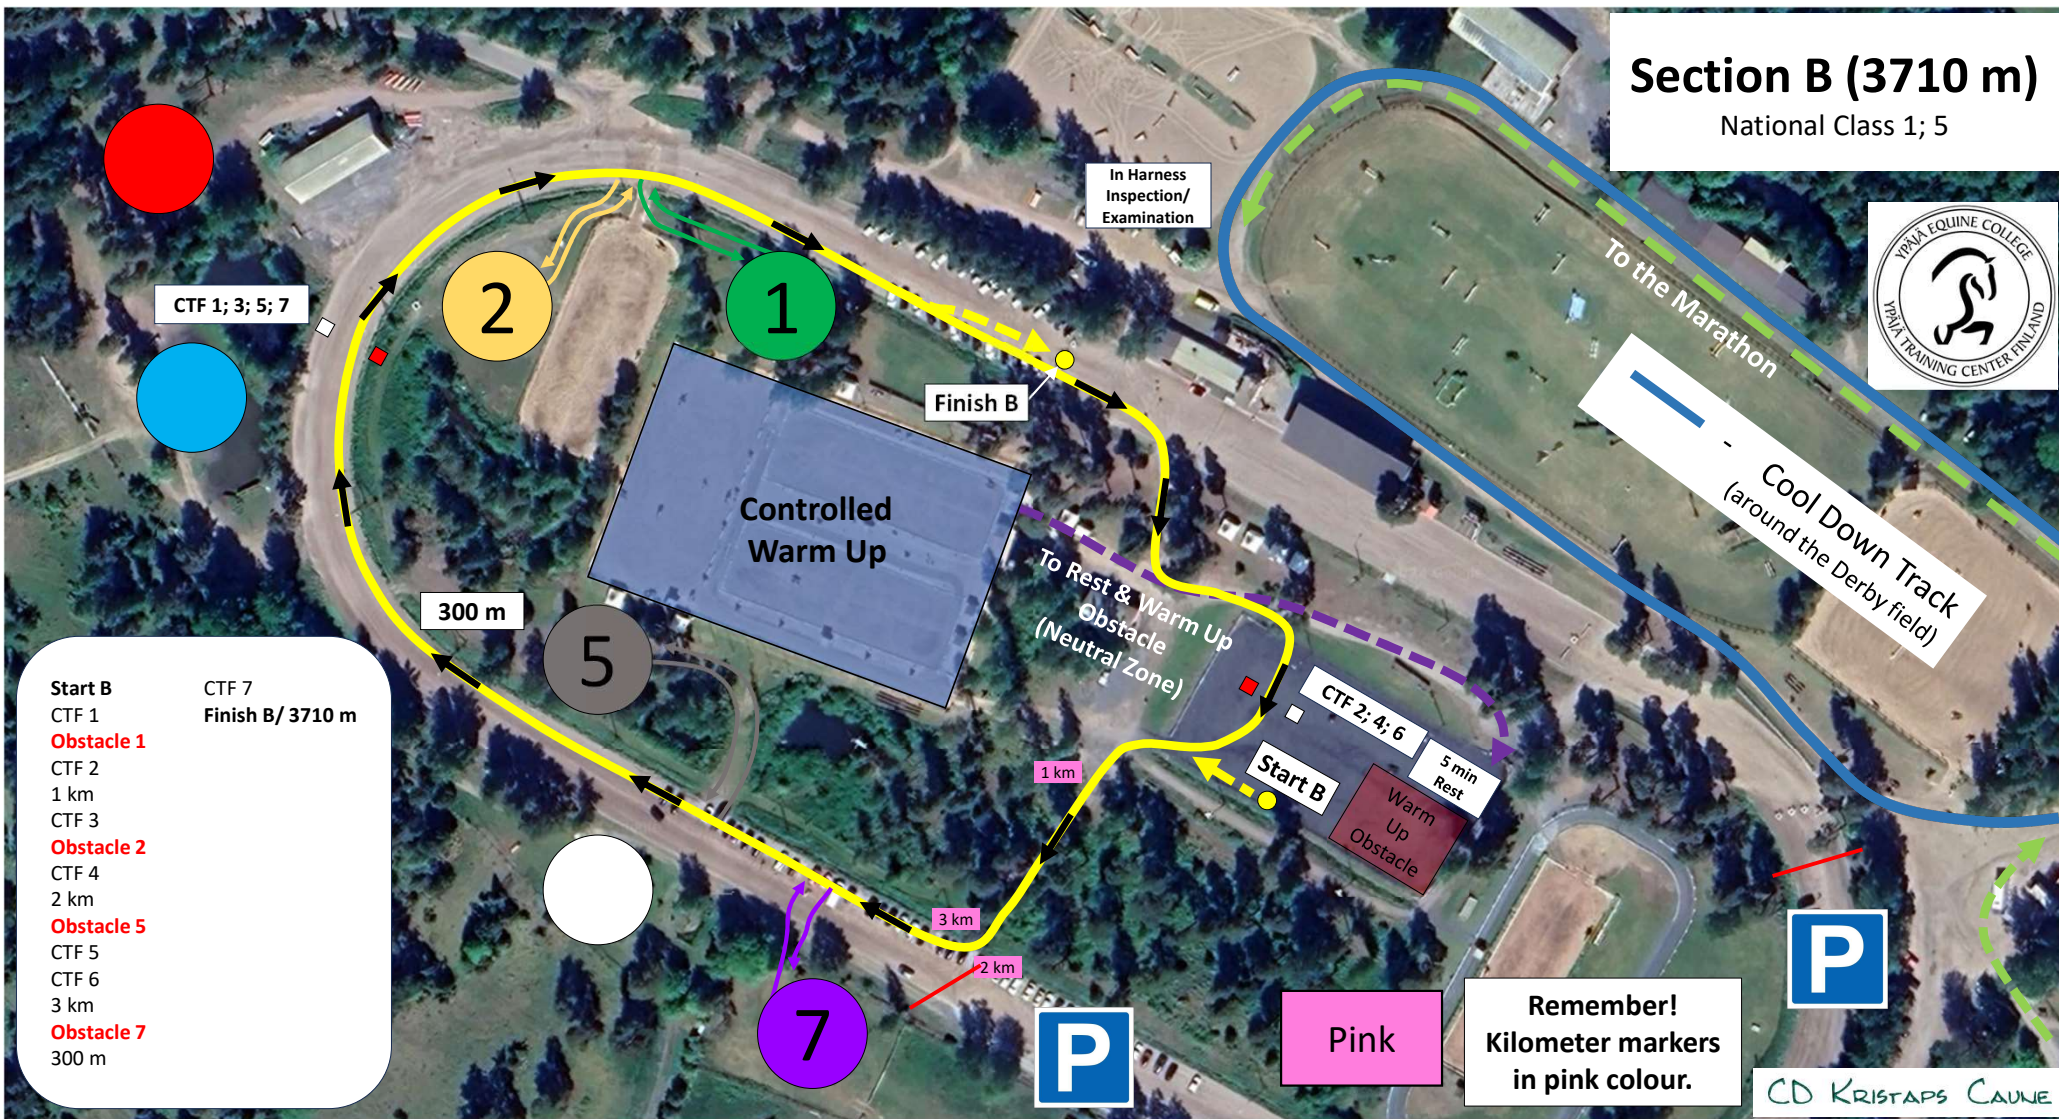

Section B (3710 m)

National Class 1; 5

- Start B
- CTF 1
- **Obstacle 1**
- CTF 2
- 1 km
- CTF 3
- **Obstacle 2**
- CTF 4
- 2 km
- **Obstacle 5**
- CTF 5
- CTF 6
- 3 km
- **Obstacle 7**
- 300 m

CTF 7
Finish B/ 3710 m

Remember!
Kilometer markers
in pink colour.

CD KRISTAPS CAUNE