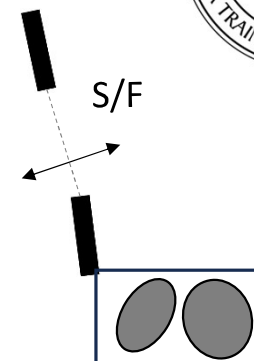

National Class 1; 5 Gates – A-D

Equine College

2

★ x 12 - dislodgeable elements

CD KRISTAPS CAUNE