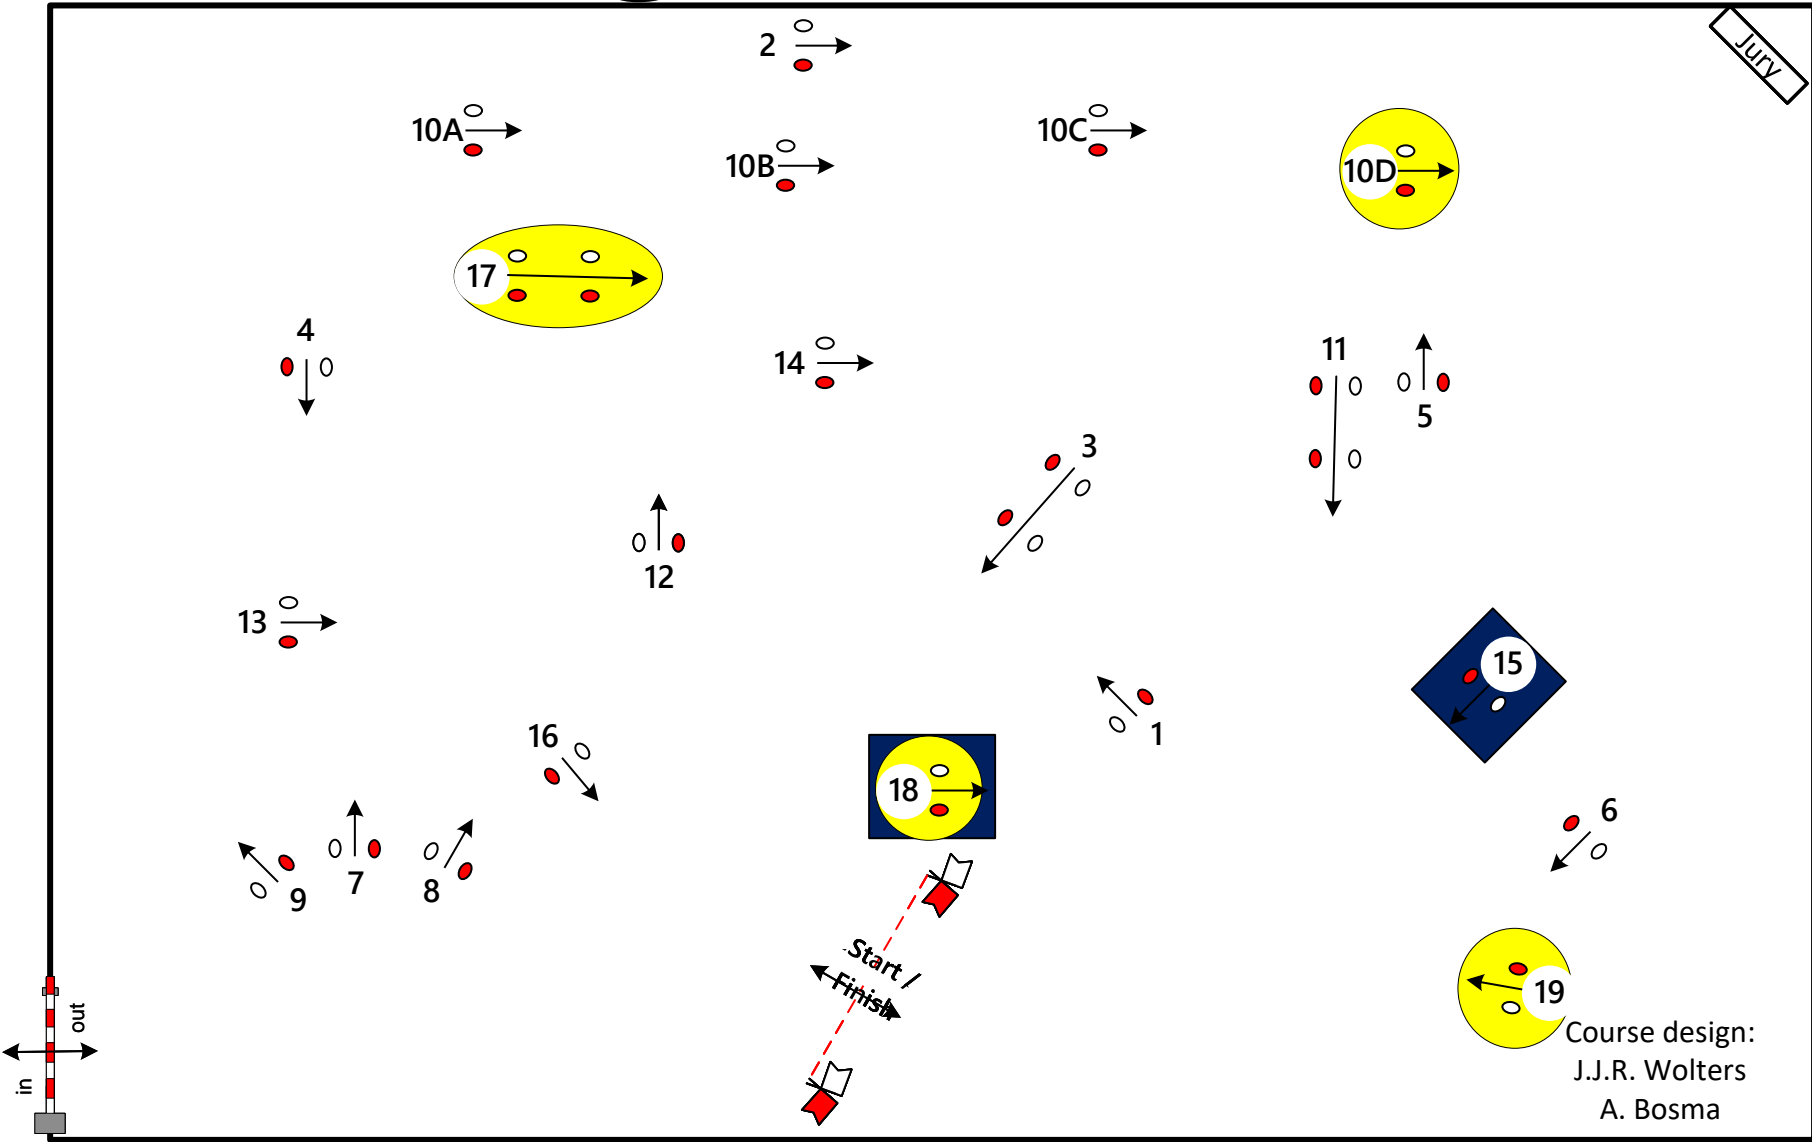

Vaardigheid Tolbert

JULY

Barrage: 1, 3, 5, 10 A B C, 15, 7, 13, 16

Alleen M/Z

- 5 cm

SCALE: 1:300

Course design:
J.J.R. Wolters
A. Bosma