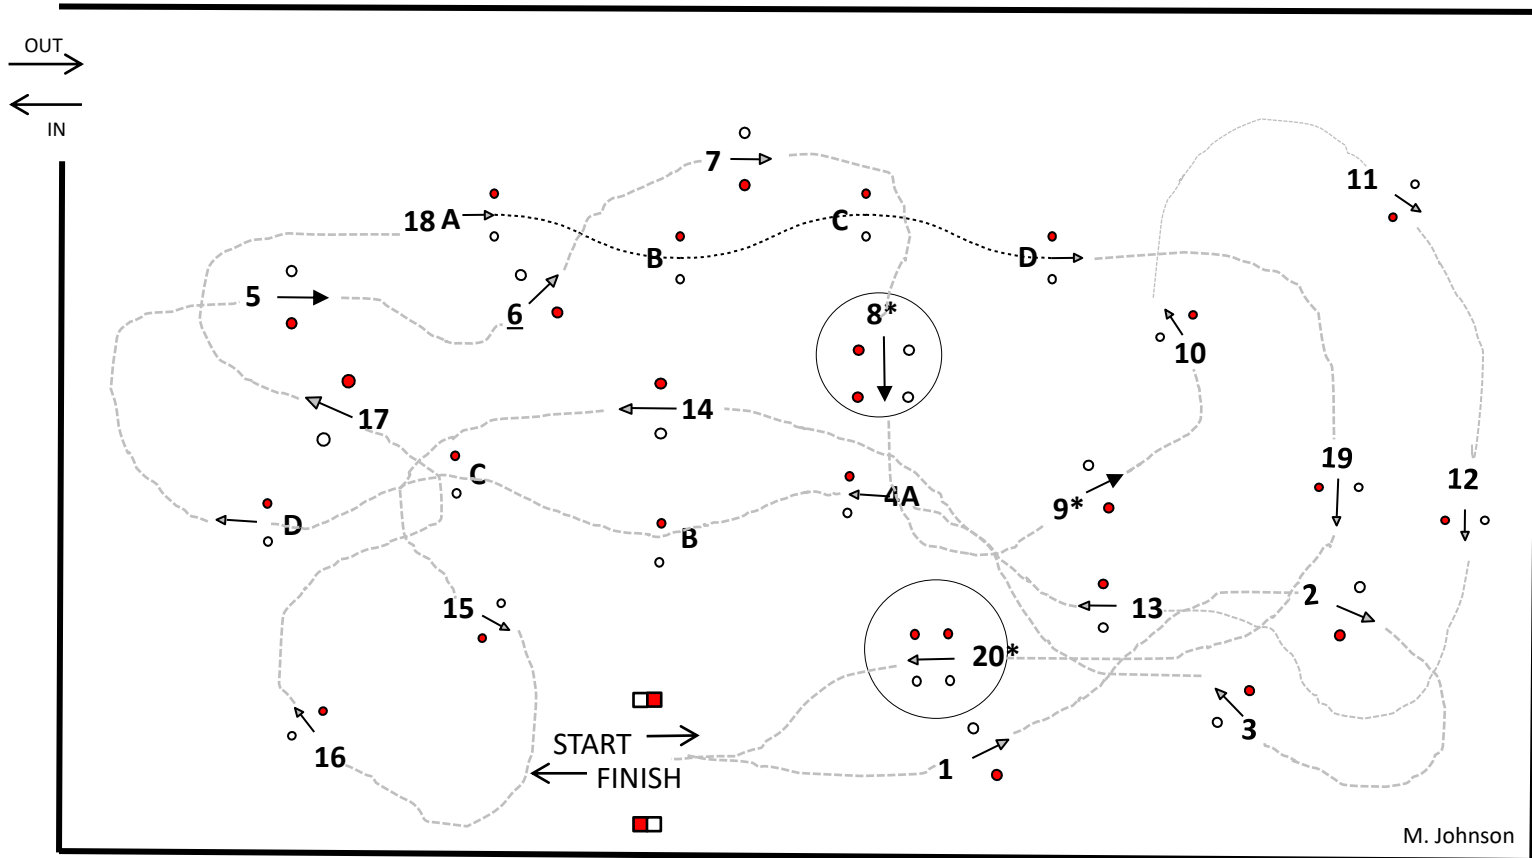

Combined Driving

TIMETABLE

TerraNova 2025

	Distance in m	Speed in m/min	Speed in km/h	Time HH:MM:SS	Time sec
TRN Single Horse	540	180	10.80	:3:00	180
TRN Single Pony	540	180	10.80	:3:00	180
OASH	540	250	15.00	:2:10	130
NASH	540	250	15.00	:2:10	130
Int Single Horse	540	220	13.20	:2:28	148
Int Single Pony	540	220	13.20	:2:28	148
Prelim Pony Pair	540	200	12.00	:2:42	162
Prelim Single Horse	540	200	12.00	:2:42	162

Combined Test Cones

JURY

*Reduced width cones