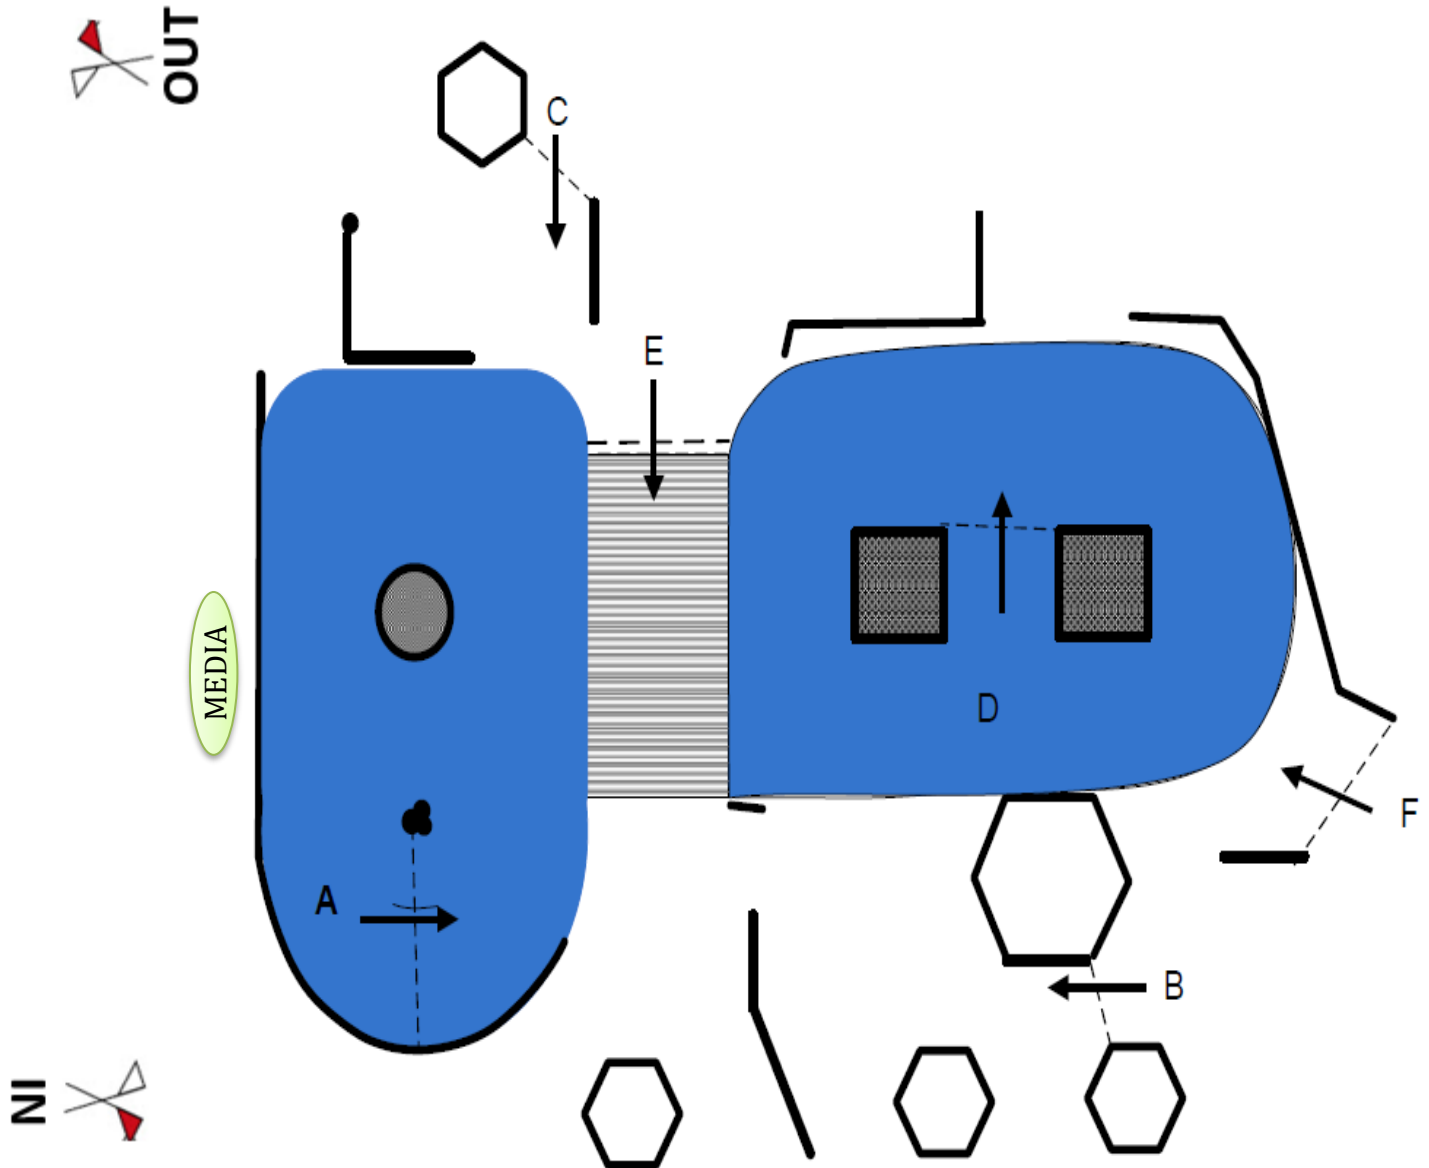

Cool Down Route: Follow RED arrows

LIVE OAK INTERNATIONAL 2025 FEI 3* COURSE MAP

LIVE OAK INTERNATIONAL 2025 FEI 2* COURSE MAP

LIVE OAK INTERNATIONAL 2025 INTERMEDIATE & INTERMEDIATE PARA COURSE MAP

LIVE OAK INTERNATIONAL 2025 YOUTH DIVISION COURSE MAP

1

Couture Lifestyle Homes Ocala Water

Youth: part of course only (cross water or bridge)

2

Brook Ledge Horse Transportation Gulch

3

Great American Eagle's Nest

● 4 knockdowns