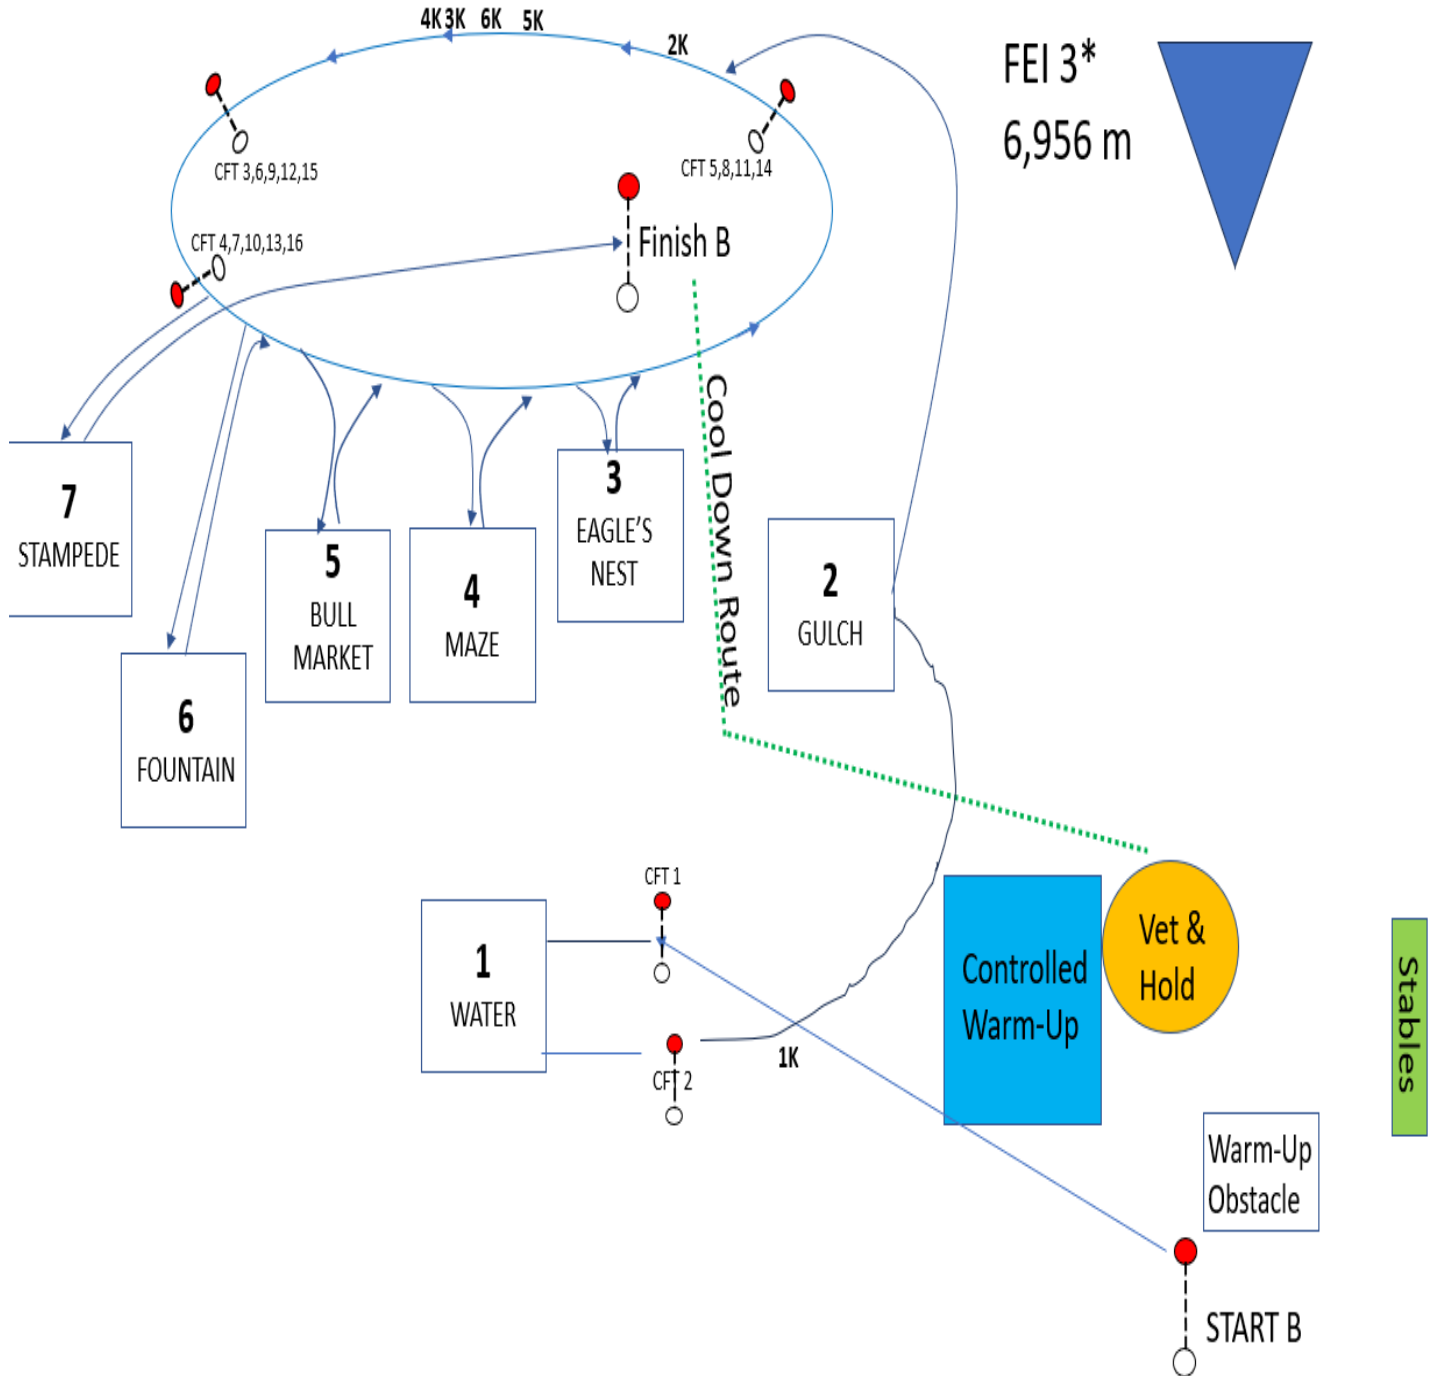

LIVE OAK INTERNATIONAL 2025 TIMES, CTF & OBSTACLE ORDER

CONTROLLED WARM - UP

- Intermediate, Para, & FEI: 28 - 30 minutes
- Youth: 18 - 20 minutes

NETURAL ZONE

- 5 minutes HALT
- 2 minutes Warm-Up Obstacle
- 2 minutes -> start section B

B SECTION

FEI 3*	KPH	Min	Time allowed
6,956 meters			
P4, P2, P1	13	29:06:00	32:06:00
H4, H2, H1	14	26:48:00	29:48:00

FEI 2*	KPH	Min	Time allowed
6,669 meters			
P1	13	27:47:00	30:47:00
H1	14	25:35:00	28:35:00

Intermediate Intermediate para	KPH	Min	Time allowed
6,646 meters			
P1- Sm. Pony	11	33:15:00	36:15:00
P2, P1	12	30:14:00	33:14:00
H2, H1	13	27:40:00	30:40:00

Youth	KPH	Min	Time allowed
5,996 meters			
P1	11	29:42:00	32:42:00
H1	12	26:58:00	29:58:00

YOUTH	INTERMEDIATE	FEI **	FEI ***
START	START	START	START
CTF 1,2	CTF 1	CTF 1	CTF 1
1k	Obstacle 1	Obstacle 1	Obstacle 1
CTF 3,4	CTF 2	CTF 2	CTF 2
2k	1k	1k	1k
CTF 5,6,7	Obstacle 2	Obstacle 2	Obstacle 2
Obstacle 4	2k	2k	2k
3k	CTF 3,4,5	CTF 3,4	CTF 3,4
CTF 8,9,10	3k	Obstacle 3	Obstacle 3
Obstacle 5	CTF 6,7	CTF 5	CTF 5
4k	Obstacle 4	3k	3k
CTF 11,12,13	CTF 8,9,10	CTF 6,7	CTF 6,7
Obstacle 6	4k	Obstacle 4	Obstacle 4
5k	Obstacle 5	CTF 8	CTF 8
CTF 14,15,16	CTF 11,12,13	4k	4k
Obstacle 7	5k	CTF 9,10,11,12,13	CTF 9,10
FINISH	Obstacle 6	5k	Obstacle 5
	CTF 14,15	Obstacle 6	CTF 11
	6k	CTF 14,15	5k
	CTF 16	6k	CTF 12,13
	Obstacle 7	CTF 16	Obstacle 6
	FINISH	Obstacle 7	CTF 14
		FINISH	6k
			CTF 15,16
			Obstacle 7
			FINISH

Cool Down Route: Follow RED arrows

LIVE OAK INTERNATIONAL 2025 FEI 3* COURSE MAP