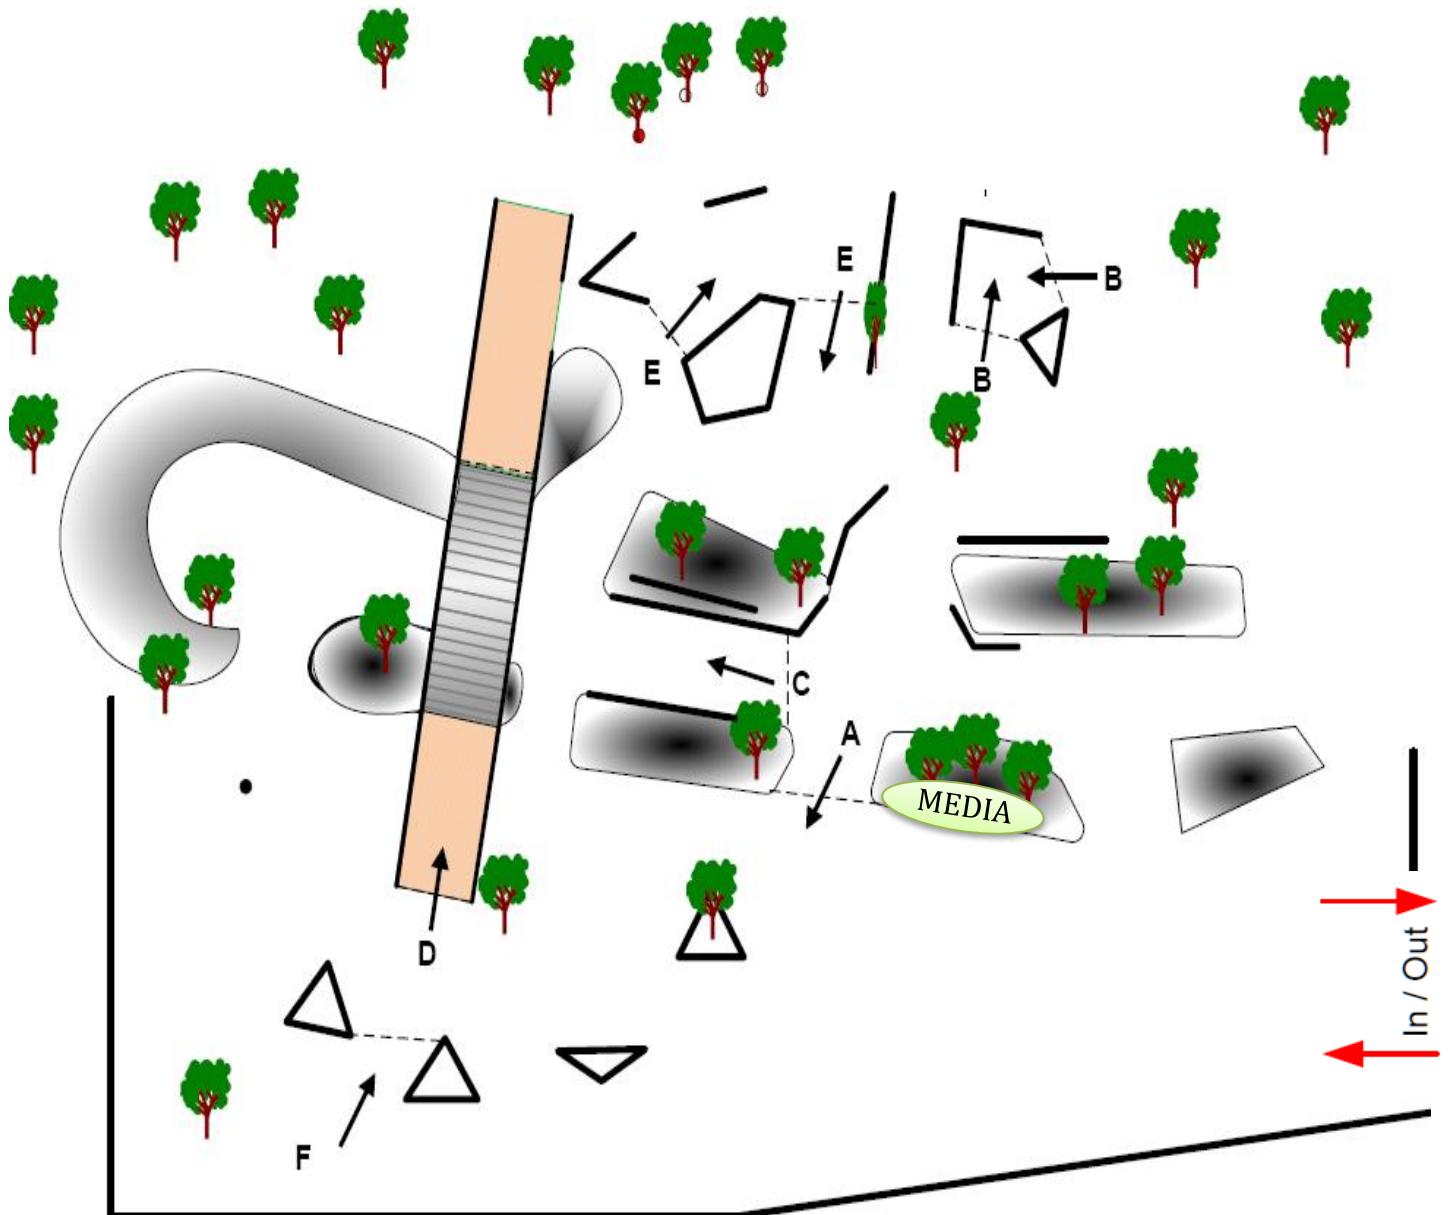

Cool Down Route: Follow RED arrows

LIVE OAK INTERNATIONAL 2025 FEI 3* COURSE MAP

LIVE OAK INTERNATIONAL 2025 FEI 2* COURSE MAP

LIVE OAK INTERNATIONAL 2025 INTERMEDIATE & INTERMEDIATE PARA COURSE MAP

LIVE OAK INTERNATIONAL 2025 YOUTH DIVISION COURSE MAP

1

Couture Lifestyle Homes Ocala Water

Youth: part of course only (cross water or bridge)

2

Brook Ledge Horse Transportation Gulch

3

Great American Eagle's Nest

● 4 knockdowns