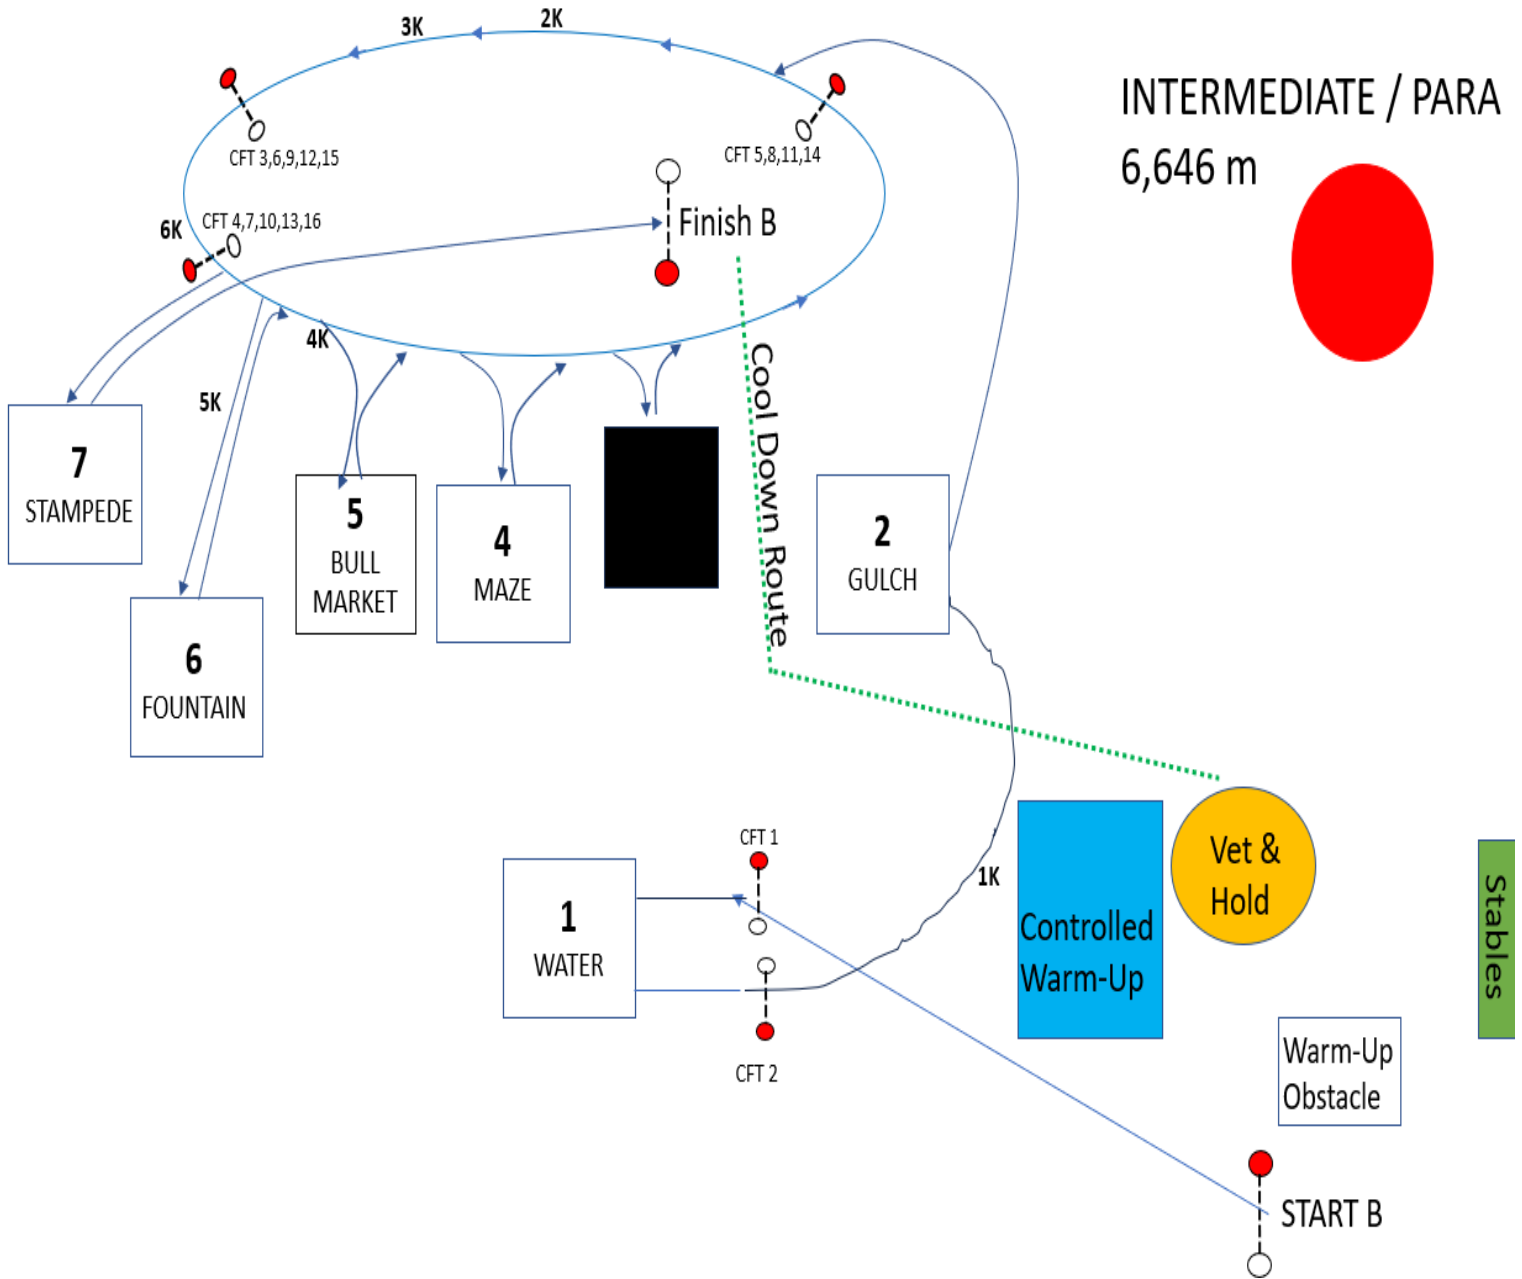

YOUTH	INTERMEDIATE	FEI **	FEI ***
START	START	START	START
CTF 1,2	CTF 1	CTF 1	CTF 1
1k	Obstacle 1	Obstacle 1	Obstacle 1
CTF 3,4	CTF 2	CTF 2	CTF 2
2k	1k	1k	1k
CTF 5,6,7	Obstacle 2	Obstacle 2	Obstacle 2
Obstacle 4	2k	2k	2k
3k	CTF 3,4,5	CTF 3,4	CTF 3,4
CTF 8,9,10	3k	Obstacle 3	Obstacle 3
Obstacle 5	CTF 6,7	CTF 5	CTF 5
4k	Obstacle 4	3k	3k
CTF 11,12,13	CTF 8,9,10	CTF 6,7	CTF 6,7
Obstacle 6	4k	Obstacle 4	Obstacle 4
5k	Obstacle 5	CTF 8	CTF 8
CTF 14,15,16	CTF 11,12,13	4k	4k
Obstacle 7	5k	CTF 9,10,11,12,13	CTF 9,10
FINISH	Obstacle 6	5k	Obstacle 5
	CTF 14,15	Obstacle 6	CTF 11
	6k	CTF 14,15	5k
	CTF 16	6k	CTF 12,13
	Obstacle 7	CTF 16	Obstacle 6
	FINISH	Obstacle 7	CTF 14
		FINISH	6k
			CTF 15,16
			Obstacle 7
			FINISH

Cool Down Route: Follow RED arrows

LIVE OAK INTERNATIONAL 2025 FEI 3* COURSE MAP

LIVE OAK INTERNATIONAL 2025 FEI 2* COURSE MAP

LIVE OAK INTERNATIONAL 2025 INTERMEDIATE & INTERMEDIATE PARA COURSE MAP

LIVE OAK INTERNATIONAL 2025 YOUTH DIVISION COURSE MAP

1

Couture Lifestyle Homes Ocala Water

Youth: part of course only (cross water or bridge)

2

Brook Ledge Horse Transportation Gulch

3

Great American Eagle's Nest

● 4 knockdowns