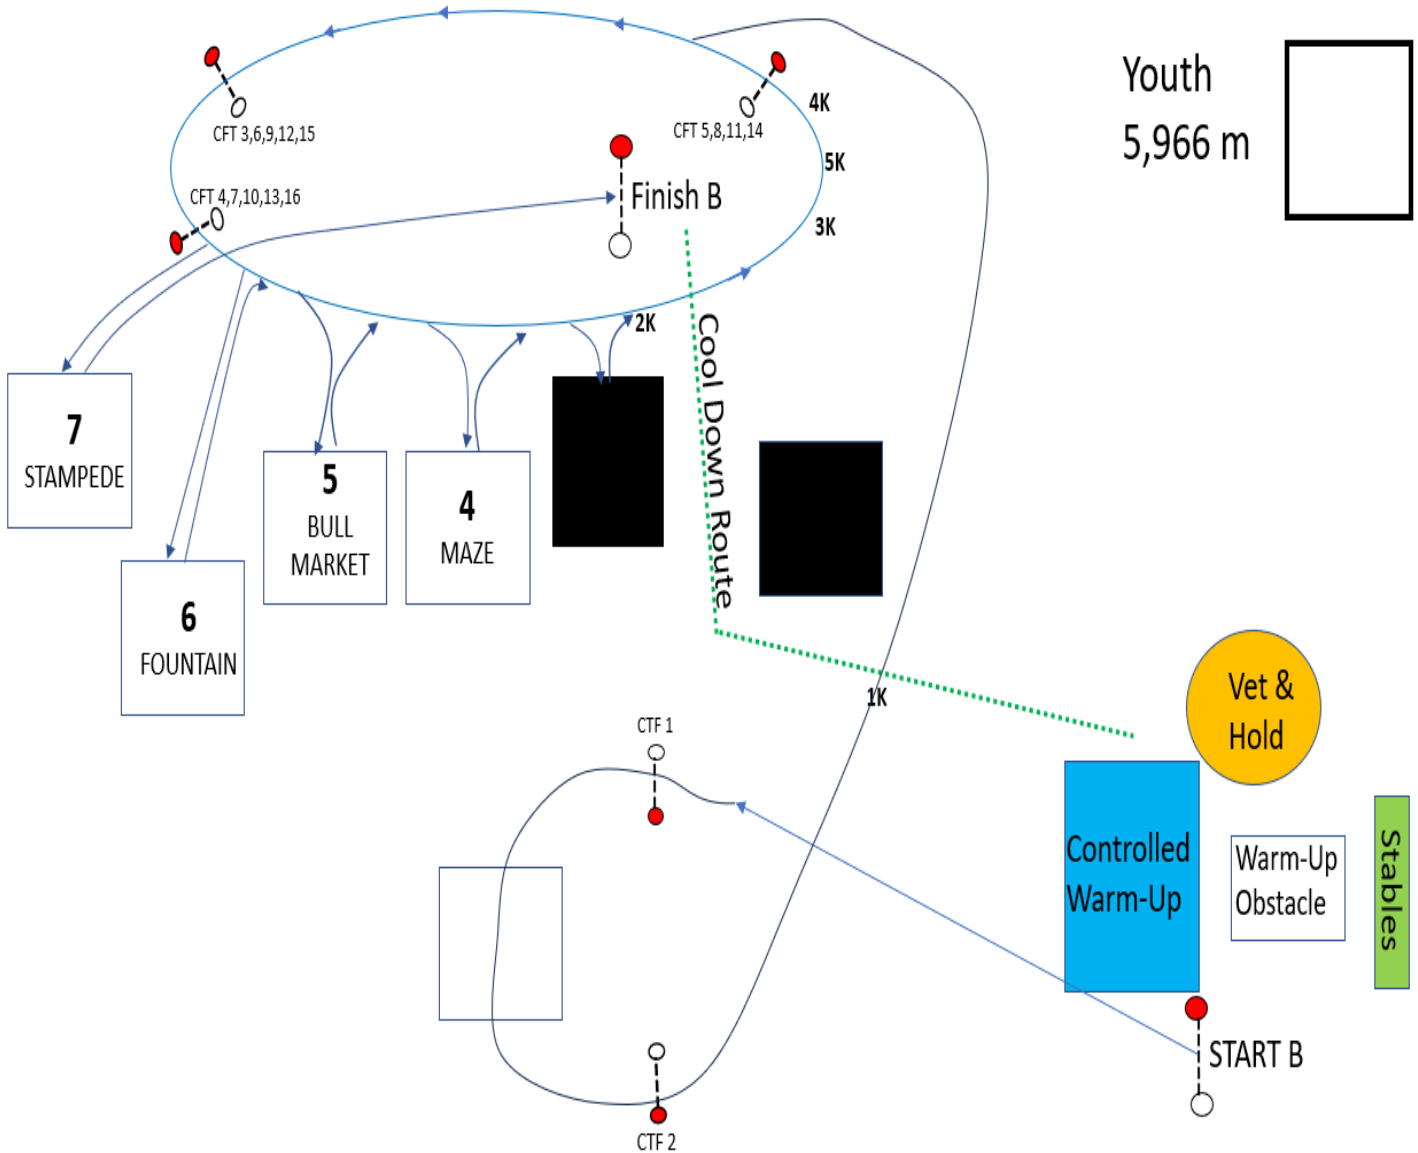

YOUTH	INTERMEDIATE	FEI **	FEI ***
START	START	START	START
CTF 1,2	CTF 1	CTF 1	CTF 1
1k	Obstacle 1	Obstacle 1	Obstacle 1
CTF 3,4	CTF 2	CTF 2	CTF 2
2k	1k	1k	1k
CTF 5,6,7	Obstacle 2	Obstacle 2	Obstacle 2
Obstacle 4	2k	2k	2k
3k	CTF 3,4,5	CTF 3,4	CTF 3,4
CTF 8,9,10	3k	Obstacle 3	Obstacle 3
Obstacle 5	CTF 6,7	CTF 5	CTF 5
4k	Obstacle 4	3k	3k
CTF 11,12,13	CTF 8,9,10	CTF 6,7	CTF 6,7
Obstacle 6	4k	Obstacle 4	Obstacle 4
5k	Obstacle 5	CTF 8	CTF 8
CTF 14,15,16	CTF 11,12,13	4k	4k
Obstacle 7	5k	CTF 9,10,11,12,13	CTF 9,10
FINISH	Obstacle 6	5k	Obstacle 5
	CTF 14,15	Obstacle 6	CTF 11
	6k	CTF 14,15	5k
	CTF 16	6k	CTF 12,13
	Obstacle 7	CTF 16	Obstacle 6
	FINISH	Obstacle 7	CTF 14
		FINISH	6k
			CTF 15,16
			Obstacle 7
			FINISH

Cool Down Route: Follow RED arrows

LIVE OAK INTERNATIONAL 2025 FEI 3* COURSE MAP

LIVE OAK INTERNATIONAL 2025 FEI 2* COURSE MAP

LIVE OAK INTERNATIONAL 2025 INTERMEDIATE & INTERMEDIATE PARA COURSE MAP

LIVE OAK INTERNATIONAL 2025 YOUTH DIVISION COURSE MAP

1

Couture Lifestyle Homes Ocala Water

Youth: part of course only (cross water or bridge)

2

Brook Ledge Horse Transportation Gulch

3

Great American Eagle's Nest

● 4 knockdowns