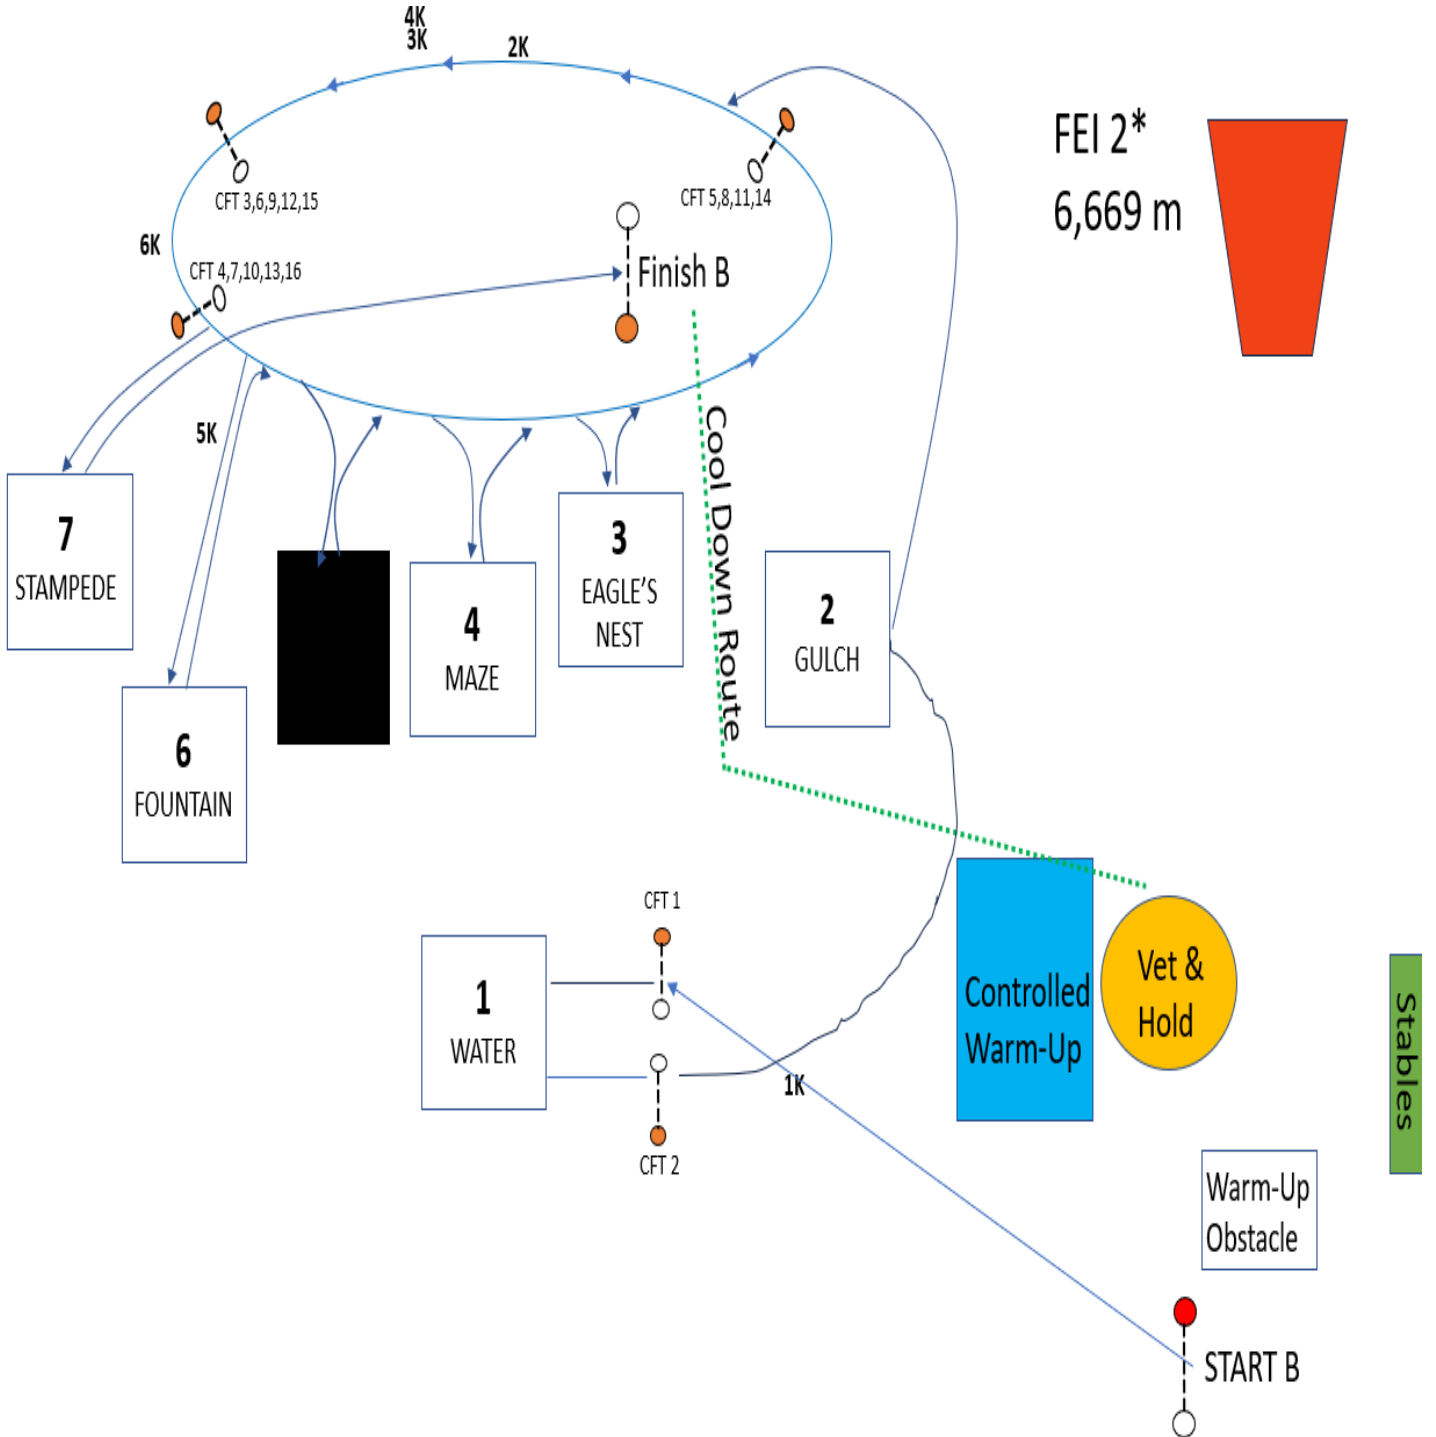

YOUTH	INTERMEDIATE	FEI **	FEI ***
START	START	START	START
CTF 1,2	CTF 1	CTF 1	CTF 1
1k	Obstacle 1	Obstacle 1	Obstacle 1
CTF 3,4	CTF 2	CTF 2	CTF 2
2k	1k	1k	1k
CTF 5,6,7	Obstacle 2	Obstacle 2	Obstacle 2
Obstacle 4	2k	2k	2k
3k	CTF 3,4,5	CTF 3,4	CTF 3,4
CTF 8,9,10	3k	Obstacle 3	Obstacle 3
Obstacle 5	CTF 6,7	CTF 5	CTF 5
4k	Obstacle 4	3k	3k
CTF 11,12,13	CTF 8,9,10	CTF 6,7	CTF 6,7
Obstacle 6	4k	Obstacle 4	Obstacle 4
5k	Obstacle 5	CTF 8	CTF 8
CTF 14,15,16	CTF 11,12,13	4k	4k
Obstacle 7	5k	CTF 9,10,11,12,13	CTF 9,10
FINISH	Obstacle 6	5k	Obstacle 5
	CTF 14,15	Obstacle 6	CTF 11
	6k	CTF 14,15	5k
	CTF 16	6k	CTF 12,13
	Obstacle 7	CTF 16	Obstacle 6
	FINISH	Obstacle 7	CTF 14
		FINISH	6k
			CTF 15,16
			Obstacle 7
			FINISH

Cool Down Route: Follow RED arrows

LIVE OAK INTERNATIONAL 2025 FEI 3* COURSE MAP

LIVE OAK INTERNATIONAL 2025 FEI 2* COURSE MAP

LIVE OAK INTERNATIONAL 2025 INTERMEDIATE & INTERMEDIATE PARA COURSE MAP

LIVE OAK INTERNATIONAL 2025 YOUTH DIVISION COURSE MAP

1

Couture Lifestyle Homes Ocala Water

Youth: part of course only (cross water or bridge)

2

Brook Ledge Horse Transportation Gulch

3

Great American Eagle's Nest

● 4 knockdowns