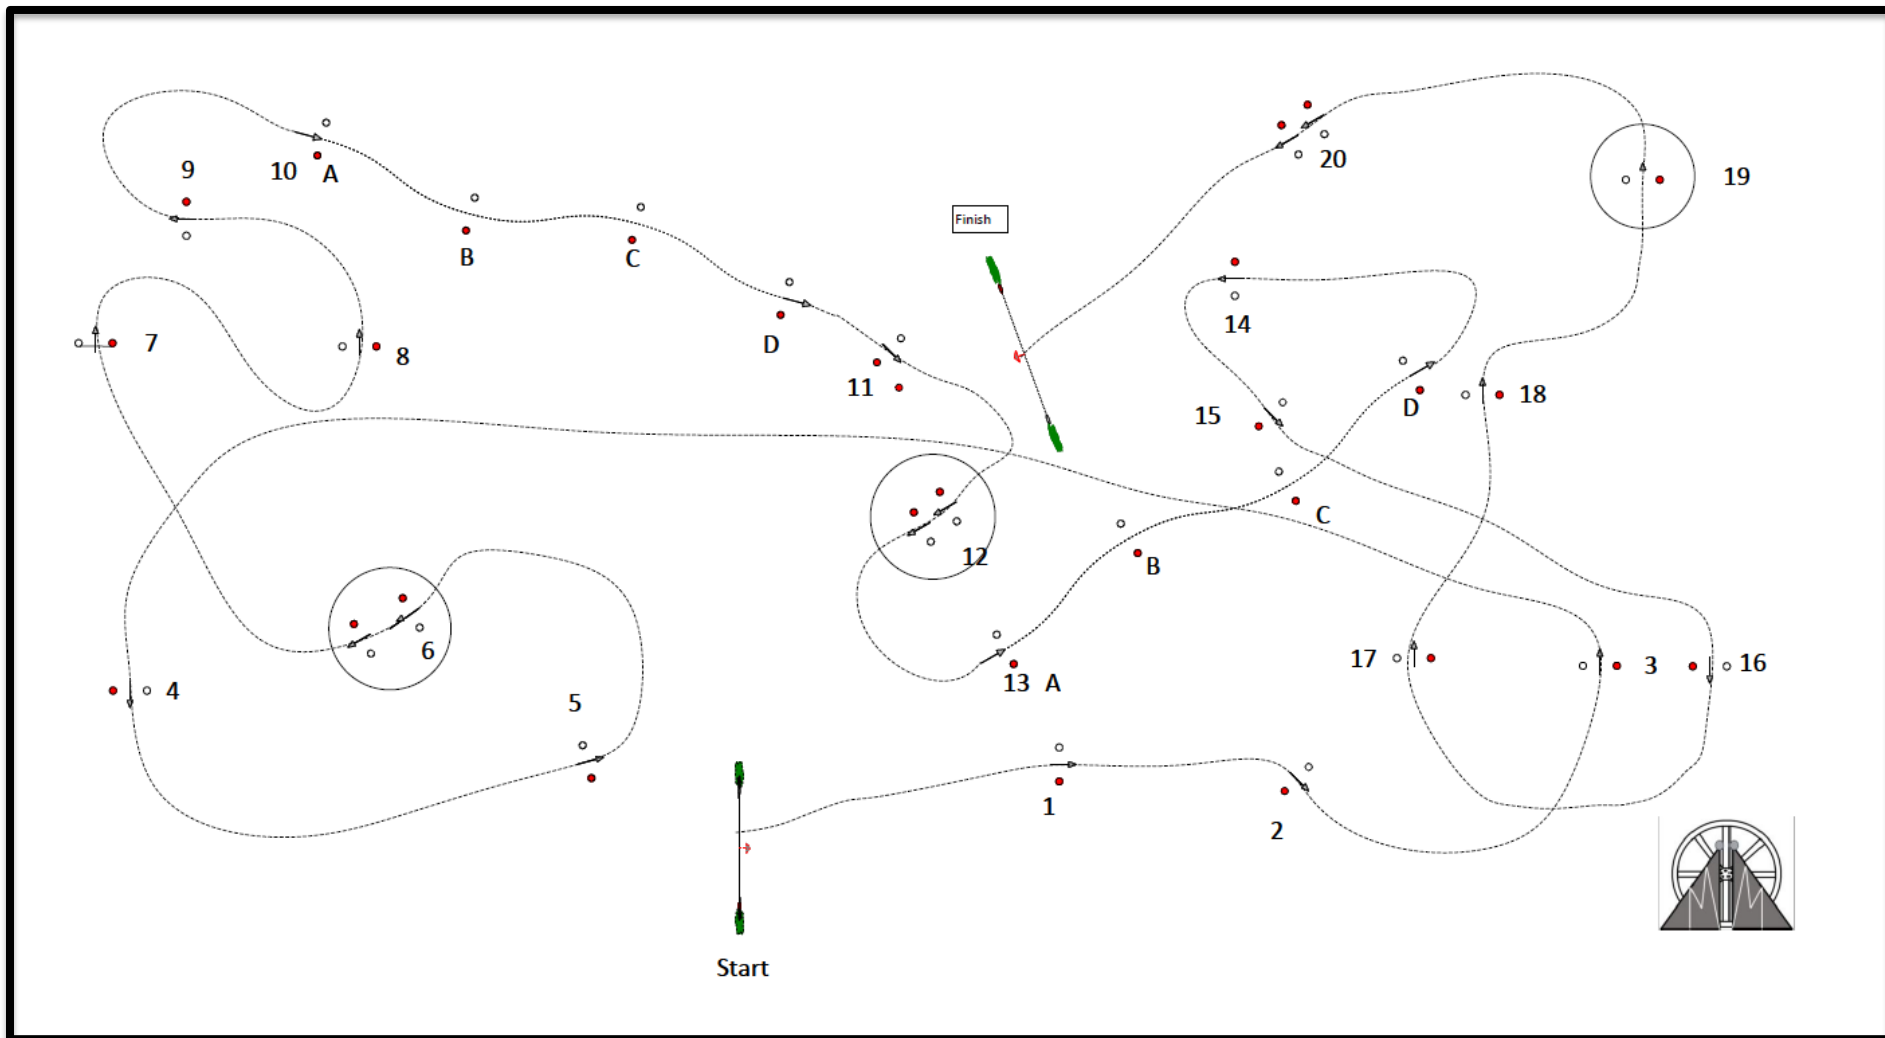

CONES COURSE

March 16, 2025

TIMES & DISTANCES

DIVISION	CLASS	LENGTH	SPEED	TIME ALLOWED	CONES
FEI 2*/3*	H4	725 m	240	182 sec.	+25
	H2	705 m	250	170 sec.	+20
	H1	680 m	250	164 sec.	+20
	P4	705 m	240	177 sec.	+20
	P2	680 m	250	164 sec.	+20
	P1	680 m	260	157 sec.	+20
Inter	H2	705m	220	193 sec.	+20
	H1	680m	220	186 sec.	+20
	H1 para	705m	210	202 sec.	+20
	P2	680m	220	186 sec.	+20
	P1	680m	220	186 sec.	+20
	P1 small	680m	210	195 sec.	+20
Youth/test driver	<12	563m	200	169 sec.	+25
	13-16	563m	200	169 sec.	+25

CONES COURSE

March 16, 2025

FEI 2* / 3* INTERMEDIATE

CONES COURSE

March 16, 2025

YOUTH