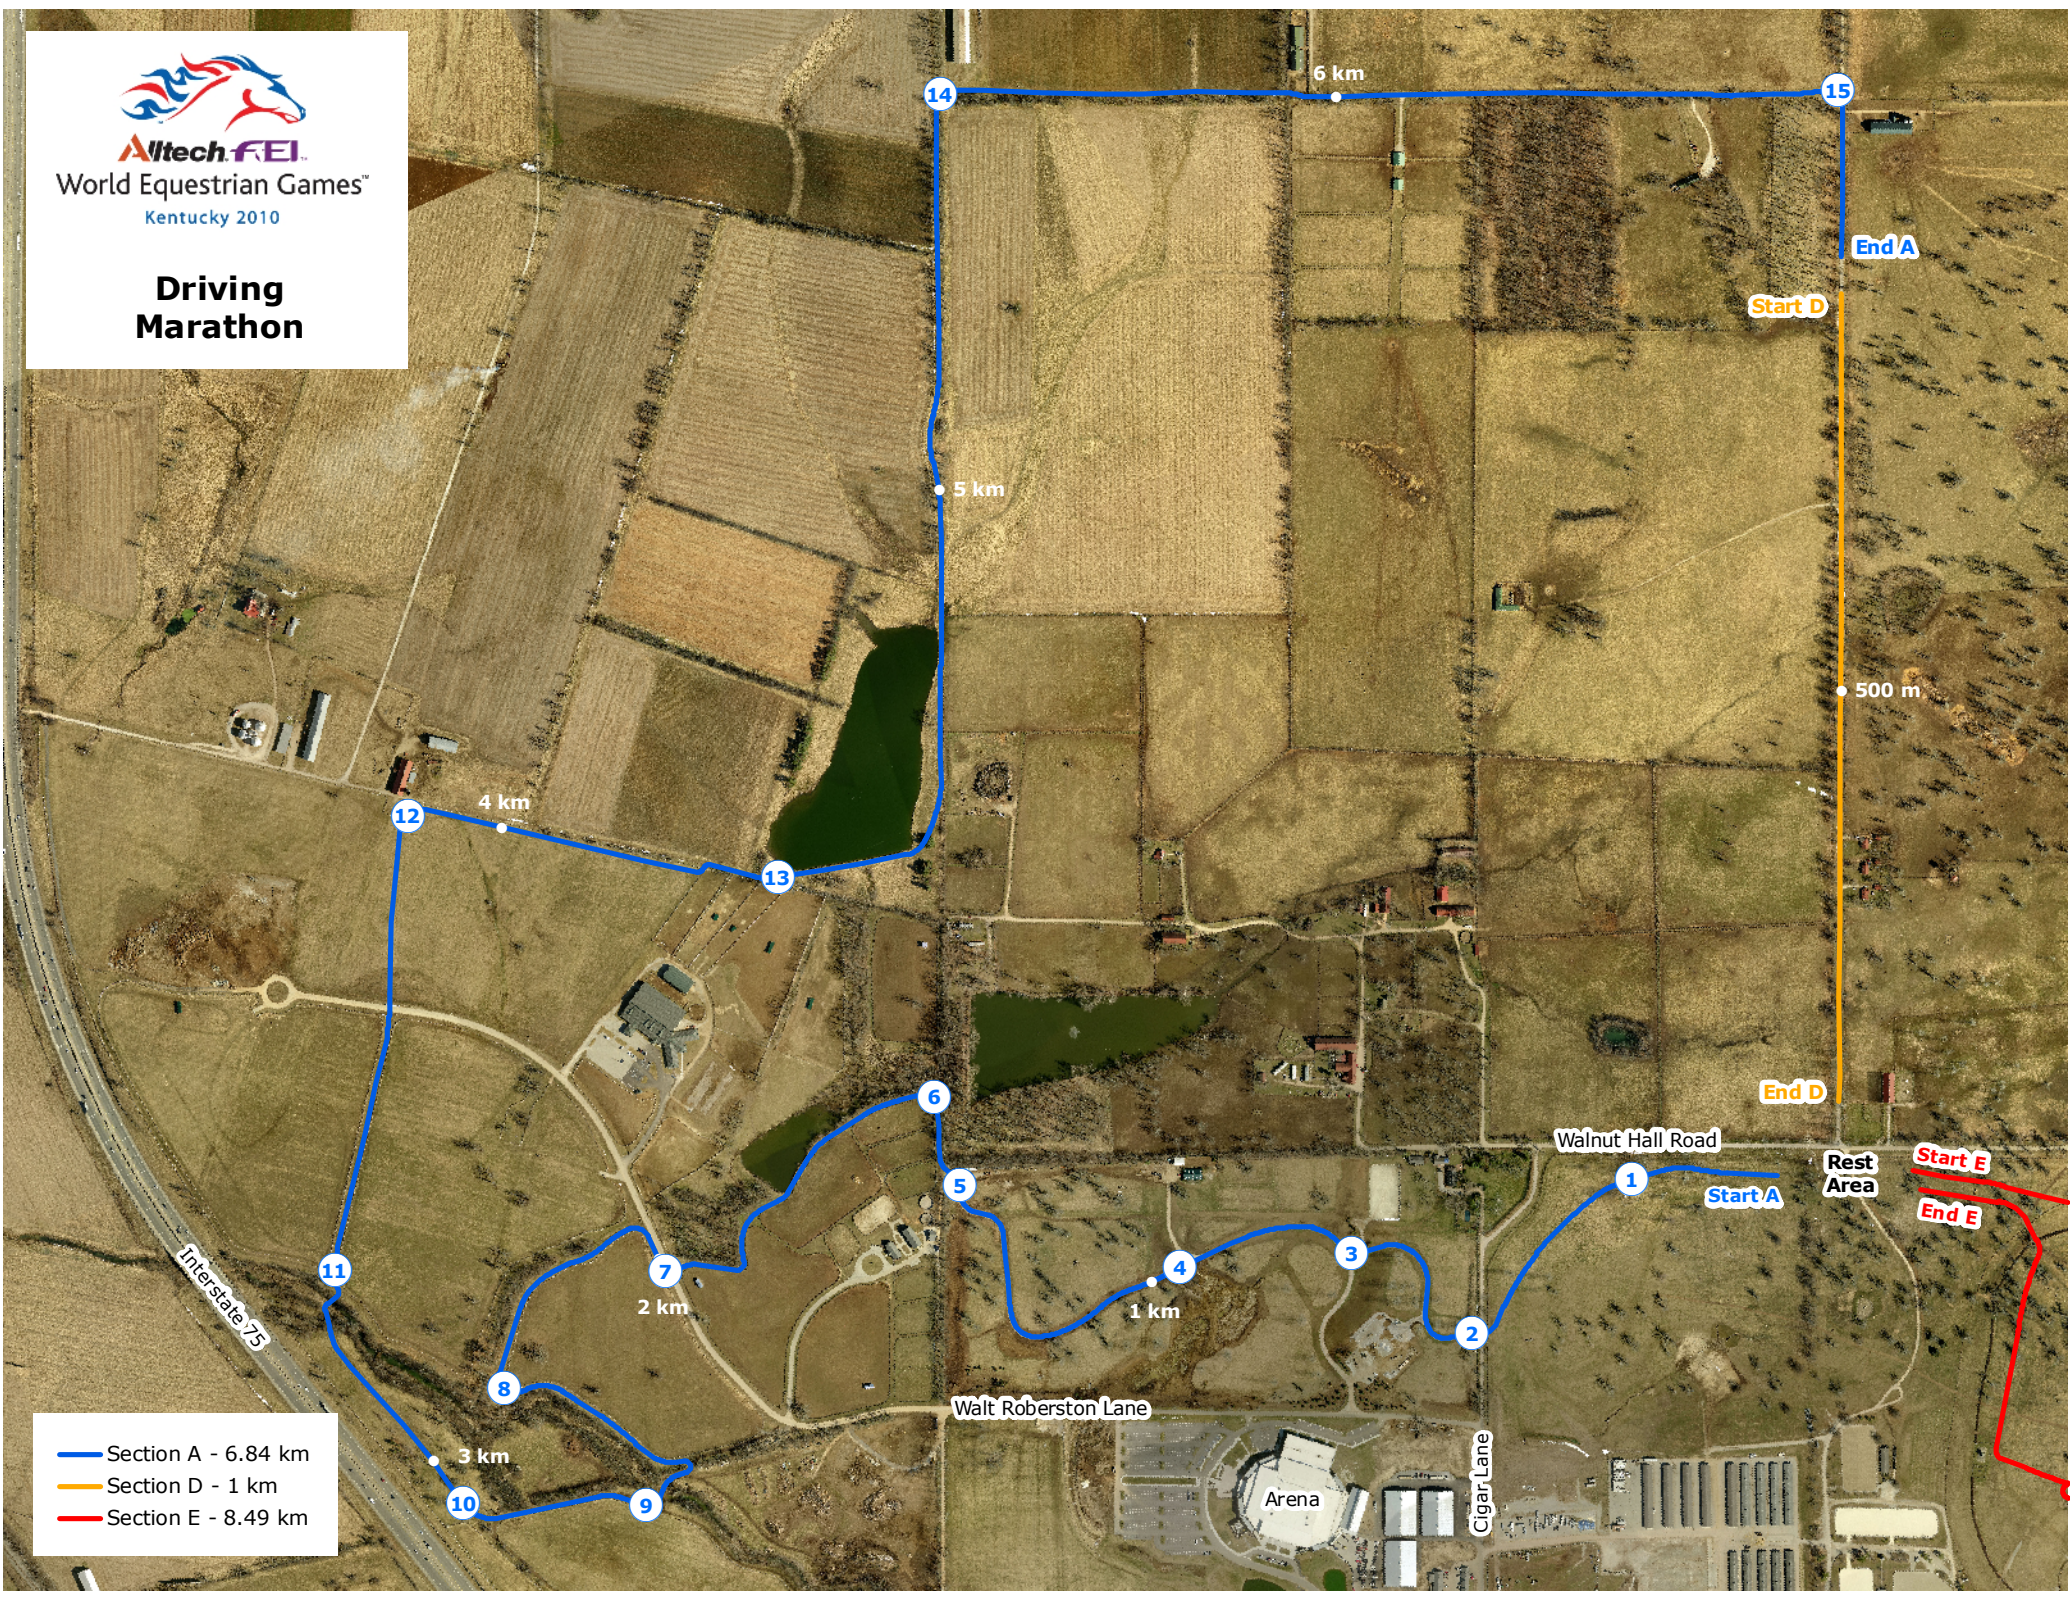

World Equestrian Games™
Kentucky 2010

Driving Marathon

- Section A - 6.84 km
- Section D - 1 km
- Section E - 8.49 km